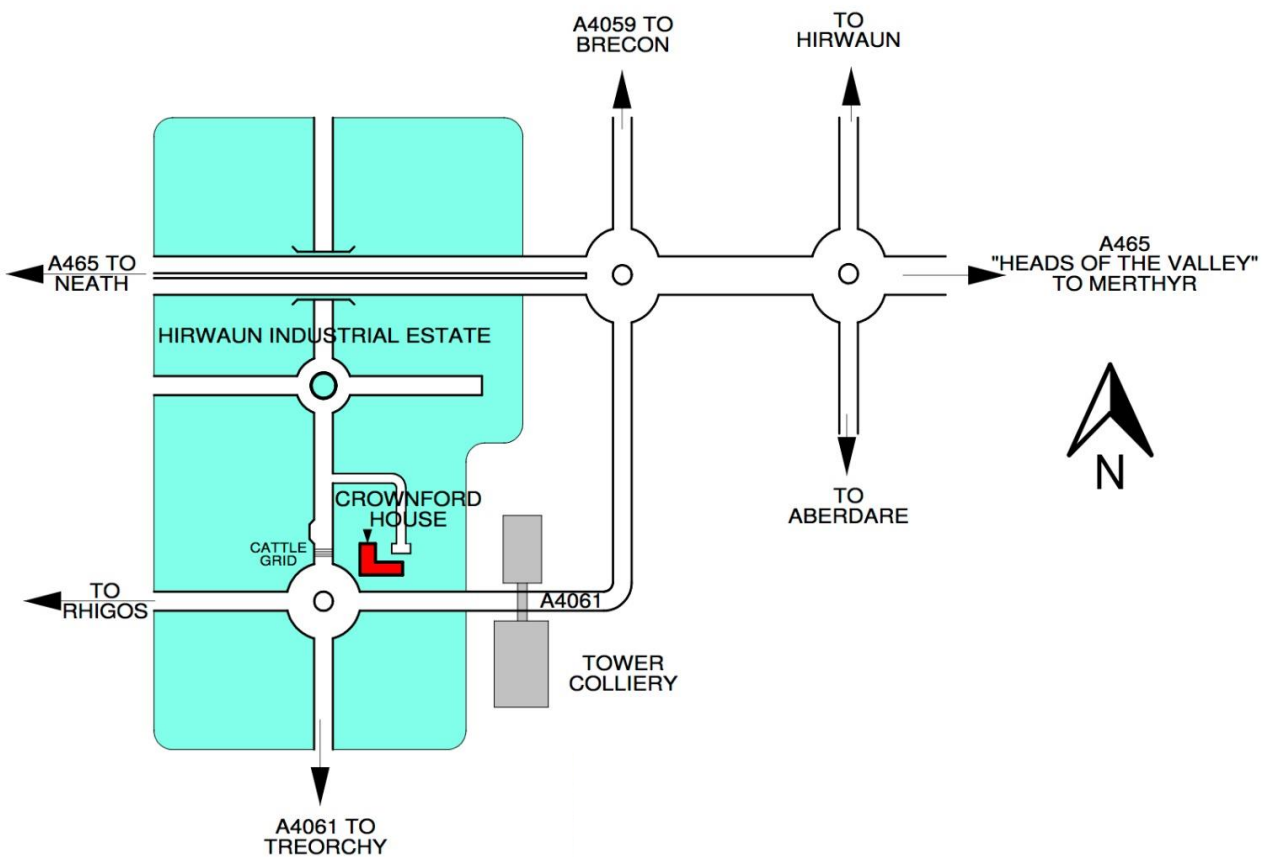

# Map of Directions

Suite 2  
Crownford House  
Hirwaun Industrial Estate  
Hirwaun, CF44 9UP  
Telephone: 01685 647618